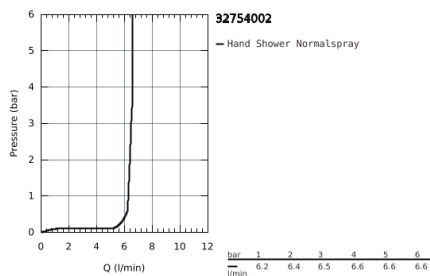

32 754 002 ALLURE SINGLE-LEVER BATH MIXER 1/2", FLOOR MOUNTED

PRODUCT DESCRIPTION

- Colour: Chrome
- set for final installation for 45 984 001
- without roughing-in-set
- GROHE SilkMove 46 mm ceramic cartridge
- GROHE Long-Life finish
- automatic diverter: bath/shower
- swivel spout with mousseur and stop limiter
- projection 300 mm
- integrated non-return valve in the shower outlet 1/2"
- with shower holder
- Rainshower Aqua hand shower 6.6 l/min
- protected against backflow

32 754 002 ALLURE SINGLE-LEVER BATH MIXER 1/2", FLOOR MOUNTED

32 754 002 ALLURE SINGLE-LEVER BATH MIXER 1/2", FLOOR MOUNTED

SPARE PARTS, November 2016 – now

- 1: Flow restrictor (Spare part-nr. 46680000)
- 2: set of screws (Spare part-nr. 46670000)
- 3: Lever (Spare part-nr. 46609000)
- 4: Shield for cross handle (Spare part-nr. 46242000)
- 5: Cartridge (Spare part-nr. 46048000)
- 6: Diverter knob (Spare part-nr. 64989000)
- 7: Diverter (Spare part-nr. 65655000)
- 8: Non-return valve (Spare part-nr. 08565000)
- 9: Strainer (Spare part-nr. 0700200M)
- 10: Temperature limiter (Spare part-nr. 46308000)*