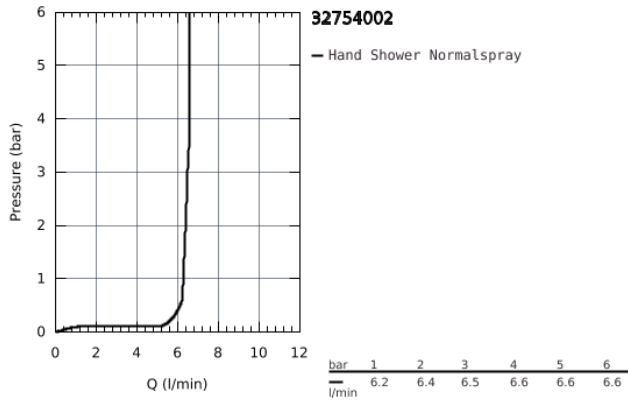

32 754 002 ALLURE SINGLE-LEVER BATH MIXER 1/2", FLOOR MOUNTED