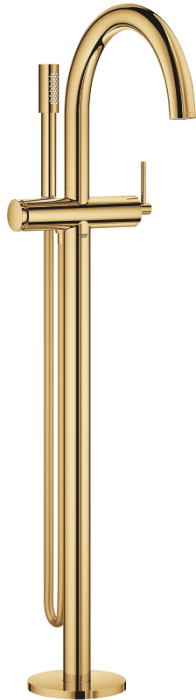

32 653 GL3 ATRIO SINGLE-LEVER BATH MIXER, FLOOR MOUNTED

PRODUCT DESCRIPTION

- Colour: cool sunrise
- set for final installation for
- 45 984 001
- without roughing-in-set
- GROHE SilkMove 35 mm ceramic cartridge
- with temperature limiter
- GROHE Long-Life finish
- automatic diverter: bath/shower
- spout with mousseur
- projection 301 mm
- integrated non-return valve in the shower outlet 1/2"
- with shower holder
- hand shower Rainshower Aqua Stick (26 465)
- Silverflex shower hose 1250 mm
- protected against backflow