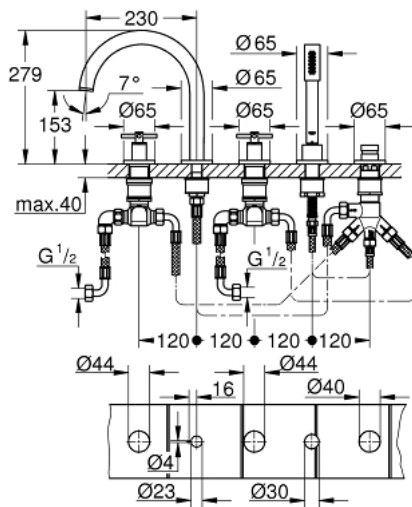

19 923 GL3 ATRIO 5-HOLE BATH/SHOWER COMBINATION

PRODUCT DESCRIPTION

- Colour: cool sunrise
- ceramic headparts 1/2", 90°
- GROHE Long-Life finish
- Consisting of:
 - pre-assembled spout fixing
 - with cross handles
 - bath spout with mousseur and diverter bath/shower
 - Rainshower Aqua hand shower 6.6 l/min
 - shower hose 2000 mm
- flexible connection hoses
- connection for shower hose
- protected against backflow
- can be used with 29 037 002
- Two different sets of caps included. One set with "H" and "C" marking, one set without marking.

19 923 GL3 ATRIO 5-HOLE BATH/SHOWER COMBINATION