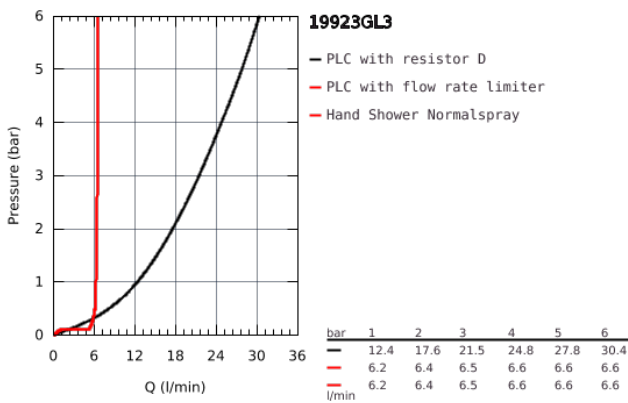

19 923 GL3 ATRIO 5-HOLE BATH/SHOWER COMBINATION

PRODUCT DESCRIPTION

- Colour: cool sunrise
- ceramic headparts 1/2", 90°
- GROHE Long-Life finish
- Consisting of:
 - pre-assembled spout fixing
 - with cross handles
 - bath spout with mousseur and diverter bath/shower
 - Rainshower Aqua hand shower 6.6 l/min
 - shower hose 2000 mm
- flexible connection hoses
- connection for shower hose
- protected against backflow
- can be used with 29 037 002
- Two different sets of caps included. One set with "H" and "C" marking, one set without marking.