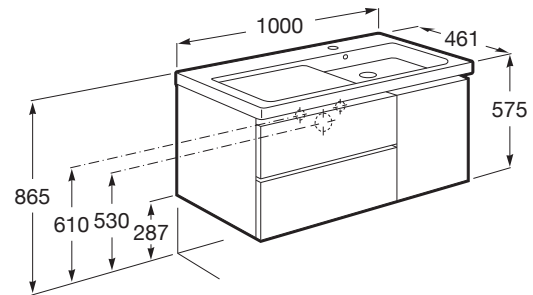

DOMI

Unik (base unit with two drawers, one door and right hand basin)

DIMENSIONS

Length	1000 mm
Width	461 mm
Height	578 mm

COLOURS AND FINISHES

806 Gloss White

TECHNICAL DRAWINGS

FEATURES

Base unit / Closing and opening system: Soft and self close drawers

Base unit / Door type: Sliding

Base unit / Doors and drawers combination: 1 door and 2 drawers

Base unit / Structure: Drawers

Basin / Integrated shelf

Basin / Shelf position: Left

Basin / Taphole configuration: 1 taphole on the left side

Basin Position: Right

Dimensions / Basin and base unit / Height (mm): 575

Dimensions / Basin and base unit / Length (mm): 1000

Dimensions / Basin and base unit / Width (mm): 461

Installation type: Wall-hung

Material / Base unit: Chipboard

Material / Basin: Vitreous china

Publication Status

Tap installation: On the basin

Towel rail position: Left, Right