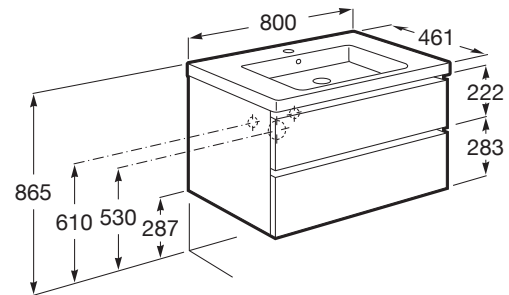

DOMI

Unik (base unit with two drawers and basin)

DIMENSIONS

Length	800 mm
Width	461 mm
Height	578 mm

COLOURS AND FINISHES

TECHNICAL DRAWINGS

FEATURES

Base unit / Closing and opening system: Soft close drawers

Base unit / Door type: Sliding

Base unit / Doors and drawers combination: 2 drawers

Base unit / Structure: Drawers

Basin / Integrated shelf

Basin / Shelf position: On both sides

Basin / Taphole configuration: 1 taphole in the middle

Basin Position: Central

Dimensions / Basin and base unit / Height (mm): 578

Dimensions / Basin and base unit / Length (mm): 800

Dimensions / Basin and base unit / Width (mm): 461

Installation type: Wall-hung

Material / Base unit: Chipboard

Material / Basin: Vitreous china

Publication Status

Tap installation: On the basin

Towel rail position: Left, Right

COMPATIBLE WITH

Frame leg (single)

816830485