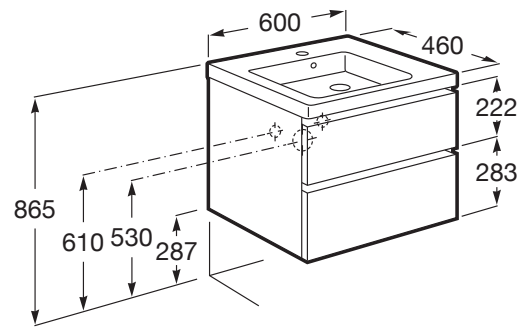

DOMI

Unik (base unit with two drawers and basin)

DIMENSIONS

Length	600 mm
Width	460 mm
Height	578 mm

COLOURS AND FINISHES

TECHNICAL DRAWINGS

FEATURES

Base unit / Closing and opening system: Soft close drawers

Base unit / Door type: Sliding

Base unit / Doors and drawers combination: 2 drawers

Base unit / Structure: Drawers

Basin / Integrated shelf

Basin / Shelf position: On both sides

Basin / Taphole configuration: 1 taphole in the middle

Basin Position: Central

Dimensions / Basin and base unit / Height (mm): 578

Dimensions / Basin and base unit / Length (mm): 600

Dimensions / Basin and base unit / Width (mm): 460

Installation type: Wall-hung

Material / Base unit: Chipboard

Material / Basin: Vitreous china

Publication Status

Tap installation: On the basin

Towel rail position: Left, Right

COMPATIBLE WITH

Frame leg (single)

816830485