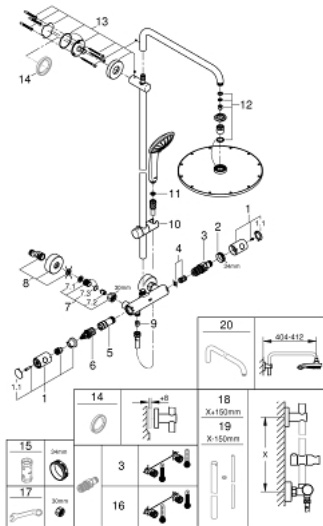

26 075 DC0 EUPHORIA SYSTEM 310 SHOWER SYSTEM WITH THERMOSTATIC MIXER FOR WALL MOUNTING

SPARE PARTS, July 2017 – now

1. 1: Metal handle 1/2" (Spare part-nr. 47984DC0)
   - 1.1: Cover Cap (Spare part-nr. 64585DCM)
   - 2: retaining ring (Spare part-nr. 47743000)
   - 3: Thermostatic compact cartridge 1/2" (Spare part-nr. 47439000)
   - 4: Sound absorber (Spare part-nr. 47398000)
   - 5: Water flow (Spare part-nr. 47751000)
   - 6: Aquadimmer (Spare part-nr. 12433000)
   - 7: Non-return valve (Spare part-nr. 47189DC0)
   - 7.1: Filter (Spare part-nr. 0726400M)
   - 7.2: Non-return valve (Spare part-nr. 08565000)
   - 7.3: O-Ring Ø17 x Ø2 (Spare part-nr. 0305500M)
   - 8: S-union (Spare part-nr. 12662DC0)
   - 9: Non-return valve (Spare part-nr. 08565000)
   - 10: Sliding piece (Spare part-nr. 12140DC0)
   - 11: Strainer (Spare part-nr. 0700200M)
   - 12: Inlet valve assembly (Spare part-nr. 45933000)
   - 13: Outlet shower holder (Spare part-nr. 48279DC0)
   - 15: Socket Spanner (Spare part-nr. 19332000)*
   - 16: GROHE TurboStat cartridge 1/2" (Spare part-nr. 47175000)*
   - 17: Special Spanner (Spare part-nr. 19377000)*
2. Optional accessories