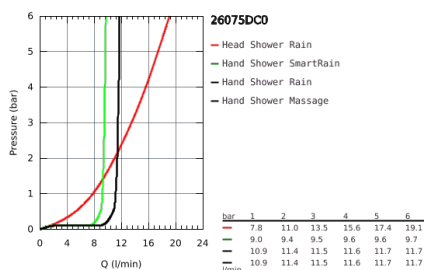

## 26 075 DC0 EUPHORIA SYSTEM 310 SHOWER SYSTEM WITH THERMOSTATIC MIXER FOR WALL MOUNTING

### PRODUCT DESCRIPTION

- Colour: supersteel
- Consisting of:
  - horizontal swivable 450 mm projection shower arm
  - exposed thermostatic shower with Aquadimmer function
  - allows change between:
    - metal head shower Rainshower Cosmopolitan 310 (27 477 000)
    - Rain spray pattern
    - with ball joint
    - rotation angle  $\pm 15^\circ$
  - hand shower Euphoria 110 Massage (27 221 000)
  - adjustable height via gliding element
- Silverflex shower hose 1750 mm (28 388 000)
- GROHE TurboStat compact cartridge with wax thermoelement
- GROHE SafeStop safety button at  $38^\circ\text{C}$  (calibration required)
- GROHE SafeStop Plus optional temperature limiter at  $43^\circ\text{C}$  included
- GROHE DreamSpray perfect spray pattern
- GROHE Long-Life Shine finish
- Inner WaterGuide for a longer life
- SpeedClean anti-limescale system
- TwistStop preventing the hose from twisting
- GROHE MetalGrip ergonomically shaped metal handles
- suitable for instantaneous heaters from 18 kW/h
- minimum flow rate 7 l/min.
- optional upgrade: GROHE EasyReach tray (26 362)