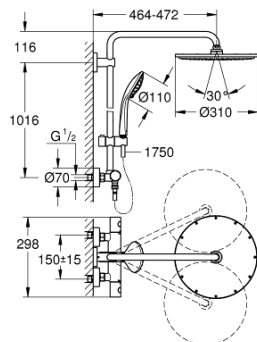

### PRODUCT DESCRIPTION

- Colour: supersteel
- Consisting of:
  - horizontal swivable 450 mm projection shower arm
  - exposed thermostatic shower with Aquadimmer function
  - allows change between:
    - metal head shower Rainshower Cosmopolitan 310 (27 477 000)
    - Rain spray pattern
    - with ball joint
    - rotation angle  $\pm 15^\circ$
  - hand shower Euphoria 110 Massage (27 221 000)
  - adjustable height via gliding element
- Silverflex shower hose 1750 mm (28 388 000)
- GROHE TurboStat compact cartridge with wax thermoelement
- GROHE SafeStop safety button at  $38^\circ\text{C}$  (calibration required)
- GROHE SafeStop Plus optional temperature limiter at  $43^\circ\text{C}$  included
- GROHE DreamSpray perfect spray pattern
- GROHE Long-Life Shine finish
- Inner WaterGuide for a longer life
- SpeedClean anti-limescale system
- TwistStop preventing the hose from twisting
- GROHE MetalGrip ergonomically shaped metal handles
- suitable for instantaneous heaters from 18 kW/h
- minimum flow rate 7 l/min.
- optional upgrade: GROHE EasyReach tray (26 362)