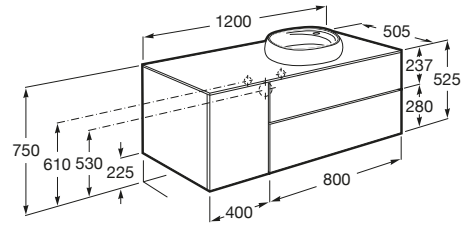

BEYOND

Base unit for over countertop basin on the right

DIMENSIONS

Length	1200 mm
Width	505 mm
Height	525 mm

COLOURS AND FINISHES

TECHNICAL DRAWINGS

FEATURES

Basin position: Right

Basin type: Bowl / On countertop

Closing and opening system: Push to open

Doors and drawers combination: 1 door and 2 drawers

Furniture configuration: Doors and drawers combination

Installation type: Wall-hung