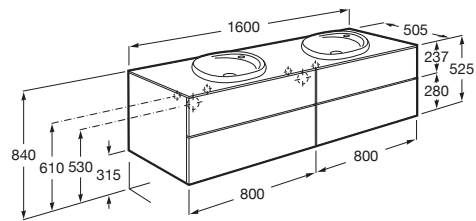

BEYOND

Unik (base unit with four drawers and double bowl SURFEX® basin)

DIMENSIONS

Length	1600 mm
Width	505 mm
Height	525 mm

COLOURS AND FINISHES

TECHNICAL DRAWINGS

FEATURES

Base unit / Closing and opening system: Push to open

Base unit / Doors and drawers combination: 4 drawers

Base unit / Structure: Drawers

Basin / Double bowl

Basin / Shelf position: On both sides

Basin / Taphole configuration: 2 tapholes

Basin / Without overflow

Basin shape: Oval

Dimensions / Basin and base unit / Height (mm): 525

Dimensions / Basin and base unit / Length (mm): 1600

Dimensions / Basin and base unit / Width (mm): 500

Installation type: Wall-hung

Material / Base unit: Chipboard