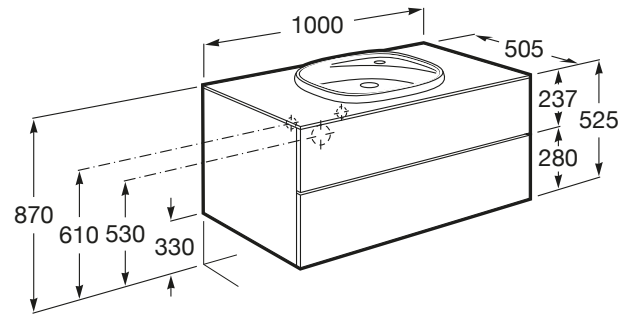

BEYOND

Unik (base unit with two drawers and basin)

DIMENSIONS

Length	1000 mm
Width	505 mm
Height	525 mm

COLOURS AND FINISHES

TECHNICAL DRAWINGS

FEATURES

- Base unit / Closing and opening system: Push to open
- Base unit / Doors and drawers combination: 2 drawers
- Base unit / Structure: Drawers
- Basin / Taphole configuration: 1 taphole on the right side
- Basin / Without overflow
- Basin shape: Oval
- Dimensions / Basin and base unit / Height (mm): 525
- Dimensions / Basin and base unit / Length (mm): 1000
- Dimensions / Basin and base unit / Width (mm): 500
- Installation type: Wall-hung
- Material / Base unit: Chipboard
- Material / Basin: FINECERAMIC®
- Publication Status
- Space-saving waste included
- Tap installation: On the basin

## COMPATIBLE WITH

Single lever medium height  
basin mixer with smooth  
body, Cold Start 3/8"

5A323AC00

Single lever medium height  
basin mixer with smooth  
body, Cold Start 3/8"

5A3B3A..0

Round mirror with  
perimetral LED lighting and  
demister device