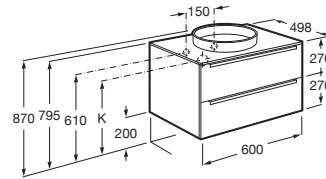

INSPIRA

Base unit for Soft or Round In Countertop basin

DIMENSIONS

Length 600 mm
 Width 498 mm
 Height 625 mm

COLOURS AND FINISHES

806 Gloss White

TECHNICAL DRAWINGS

Trap	K
Totem	530
Minimal	
Bottle	570

FEATURES

- Basin position: Central
- Basin type: Semi-recessed
- Closing and opening system: Soft and self close drawers
- Doors and drawers combination: 2 drawers
- Furniture configuration: Drawers
- Installation type: Wall-hung, Wall-hung with legs
- Material: Chipboard
- Publication Status
- Space-saving waste included
- Tap position: Central