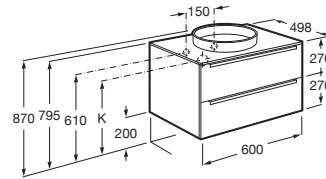

INSPIRA

Base unit for Soft or Round In Countertop basin

DIMENSIONS

Length 600 mm
 Width 498 mm
 Height 625 mm

COLOURS AND FINISHES

TECHNICAL DRAWINGS

Trap	K
Totem	530
Minimal	530
Bottle	570

FEATURES

- Basin position: Central
- Basin type: Semi-recessed
- Closing and opening system: Soft and self close drawers
- Doors and drawers combination: 2 drawers
- Furniture configuration: Drawers
- Installation type: Wall-hung, Wall-hung with legs
- Material: Chipboard
- Publication Status
- Space-saving waste included
- Tap position: Central