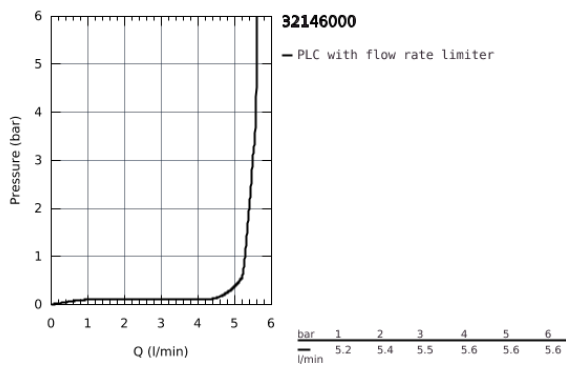

32 146 000 **ALLURE SINGLE-LEVER BASIN MIXER 1/2"**  
**L-SIZE**

**PRODUCT DESCRIPTION**

- Colour: Chrome
- monobloc installation
- 28 mm ceramic cartridge with GROHE SilkMove
- GROHE Long-Life finish
- GROHE Water Saving 6.0 l/min. flow limiter
- rapid installation system
- mousseur
- pop-up waste set 1 1/4"
- flexible connection hoses

## 32 146 000 ALLURE SINGLE-LEVER BASIN MIXER 1/2" L-SIZE