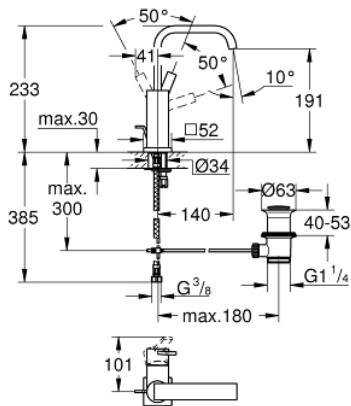

32 146 000 **ALLURE SINGLE-LEVER BASIN MIXER 1/2"**  
**L-SIZE**

**PRODUCT DESCRIPTION**

- Colour: Chrome
- monobloc installation
- 28 mm ceramic cartridge with GROHE SilkMove
- GROHE Long-Life finish
- GROHE Water Saving 6.0 l/min. flow limiter
- rapid installation system
- mousseur
- pop-up waste set 1 1/4"
- flexible connection hoses

## 32 146 000 ALLURE SINGLE-LEVER BASIN MIXER 1/2" L-SIZE

### SPARE PARTS, July 2016 – now

- 1: Lever (Spare part-nr. 46610000)
  - 2: Shield for cross handle (Spare part-nr. 46581000)
  - 3: retaining ring (Spare part-nr. 07419000)
  - 4: Cartridge (Spare part-nr. 46580000)
  - 5: Pop-up rod (Spare part-nr. 46739000)
  - 6: Shank mounting kit (Spare part-nr. 46671000)
  - 7: Pop-up waste set 1 1/4" (Spare part-nr. 28910000)
  - 7.1: Chrome bath plug (Spare part-nr. 07182000)
  - 7.2: Eccentric rod (Spare part-nr. 07052000)
  - 8: Flow restrictor (Spare part-nr. 13220000)
  - 9: Connection hose (Spare part-nr. 46255000)
  - 10: Eccentric rod (Spare part-nr. 07341000)\*
  - 11: Mounting wrench (Spare part-nr. 19017000)\*
- \* Optional accessories