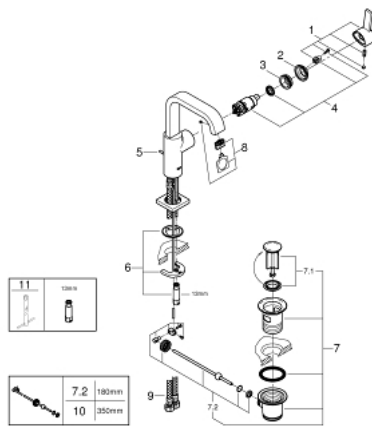

32 146 000 **ALLURE SINGLE-LEVER BASIN MIXER 1/2"**  
**L-SIZE**

**PRODUCT DESCRIPTION**

- Colour: Chrome
- monobloc installation
- 28 mm ceramic cartridge with GROHE SilkMove
- GROHE Long-Life finish
- GROHE Water Saving 6.0 l/min. flow limiter
- rapid installation system
- mousseur
- pop-up waste set 1 1/4"
- flexible connection hoses

## 32 146 000 ALLURE SINGLE-LEVER BASIN MIXER 1/2" L-SIZE

### SPARE PARTS, July 2016 – now

- 1: Lever (Spare part-nr. 46610000)
  - 2: Shield for cross handle (Spare part-nr. 46581000)
  - 3: retaining ring (Spare part-nr. 07419000)
  - 4: Cartridge (Spare part-nr. 46580000)
  - 5: Pop-up rod (Spare part-nr. 46739000)
  - 6: Shank mounting kit (Spare part-nr. 46671000)
  - 7: Pop-up waste set 1 1/4" (Spare part-nr. 28910000)
  - 7.1: Chrome bath plug (Spare part-nr. 07182000)
  - 7.2: Eccentric rod (Spare part-nr. 07052000)
  - 8: Flow restrictor (Spare part-nr. 13220000)
  - 9: Connection hose (Spare part-nr. 46255000)
  - 10: Eccentric rod (Spare part-nr. 07341000)\*
  - 11: Mounting wrench (Spare part-nr. 19017000)\*
- \* Optional accessories