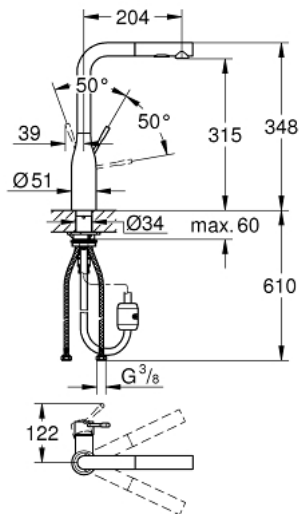

30 270 000 ESSENCE SINGLE-LEVER SINK MIXER 1/2"

PRODUCT DESCRIPTION

- high spout
- single hole installation
- **GROHE StarLight** chrome finish
- **GROHE SilkMove** 28 mm ceramic cartridge
- flow strainer
- **pull-out dual spray** - switches back and forth between regular flow and spray
- diverter: laminar spray/**SpeedClean** shower jet
- automatic return to laminar spray
- metal spray
- swivelling tubular spout
- selectable swivel area : 0° / 150° / 360°
- integrated non-return valve
- Protected against backflow
- flexible connection hoses
- rapid-installation-system
- integrated temperature limiter
- minimum pressure 1,0 bar

30 270 000 **ESSENCE SINGLE-LEVER SINK MIXER 1/2"**

UNITS PER PACKAGE

- 1: Lever (Order-nr. 46927000)
- 2: Cartridge (Order-nr. 46580000)
- 3: Hand shower (Order-nr. 46926000)
- 3.1: Dirt strainer (Order-nr. 0676800M)
- 3.2: Non-return valve (Order-nr. 08565000)
- 3.3: Flow straightener (Order-nr. 48275000)
- 4: Shower hose (Order-nr. 48293000)
- 5: Mounting set (Order-nr. 48477000)
- 6: Coupling piece (Order-nr. 46338000)