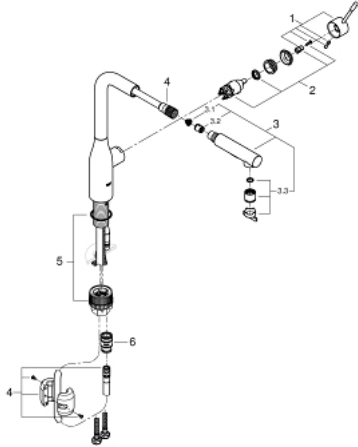

30 270 000 ESSENCE SINGLE-LEVER SINK MIXER 1/2"

PRODUCT DESCRIPTION

- high spout
- single hole installation
- **GROHE StarLight** chrome finish
- **GROHE SilkMove** 28 mm ceramic cartridge
- flow strainer
- **pull-out dual spray** - switches back and forth between regular flow and spray
- diverter: laminar spray/**SpeedClean** shower jet
- automatic return to laminar spray
- metal spray
- swivelling tubular spout
- selectable swivel area : 0° / 150° / 360°
- integrated non-return valve
- Protected against backflow
- flexible connection hoses
- rapid-installation-system
- integrated temperature limiter
- minimum pressure 1,0 bar

30 270 000 **ESSENCE SINGLE-LEVER SINK MIXER 1/2"**

UNITS PER PACKAGE

- 1: Lever (Order-nr. 46927000)
- 2: Cartridge (Order-nr. 46580000)
- 3: Hand shower (Order-nr. 46926000)
- 3.1: Dirt strainer (Order-nr. 0676800M)
- 3.2: Non-return valve (Order-nr. 08565000)
- 3.3: Flow straightener (Order-nr. 48275000)
- 4: Shower hose (Order-nr. 48293000)
- 5: Mounting set (Order-nr. 48477000)
- 6: Coupling piece (Order-nr. 46338000)