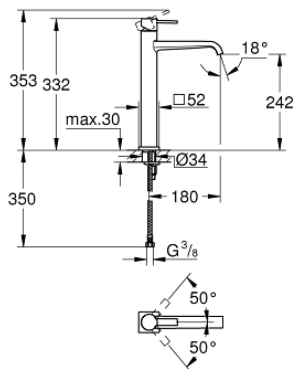

23 403 000 **ALLURE BASIN MIXER 1/2"**  
**XL-SIZE**

**PRODUCT DESCRIPTION**

- monobloc installation
- metal lever
- **for free-standing basins**
- 28 mm ceramic cartridge  
with **GROHE SilkMove**
- **GROHE StarLight** chrome finish
- GROHE EcoJoy 6.0 l/min. flow limiter
- **GROHE FastFixation Plus** installation system
- smooth body
- projection 180 mm
- flexible connection hoses
- temperature limiter

23 403 000 ALLURE BASIN MIXER 1/2"  
XL-SIZE

**SPARE PARTS**, January 2013 – now

- 1: Lever (Order-nr. 46610000)
  - 2: Shield for cross handle (Order-nr. 46581000)
  - 3: retaining ring (Order-nr. 07419000)
  - 4: Cartridge (Order-nr. 46580000)
  - 5: Flow restrictor (Order-nr. 13220000)
  - 6: Shank mounting kit (Order-nr. 46645000)
  - 7: Mounting wrench (Order-nr. 19017000)\*
- \* Optional accessories