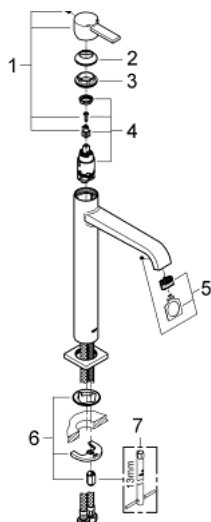

23 403 000 **ALLURE BASIN MIXER 1/2"**  
**XL-SIZE**

**PRODUCT DESCRIPTION**

- monobloc installation
- metal lever
- **for free-standing basins**
- 28 mm ceramic cartridge  
with **GROHE SilkMove**
- **GROHE StarLight** chrome finish
- GROHE EcoJoy 6.0 l/min. flow limiter
- **GROHE FastFixation Plus** installation system
- smooth body
- projection 180 mm
- flexible connection hoses
- temperature limiter

23 403 000 ALLURE BASIN MIXER 1/2"  
XL-SIZE

**SPARE PARTS**, January 2013 – now

- 1: Lever (Order-nr. 46610000)
  - 2: Shield for cross handle (Order-nr. 46581000)
  - 3: retaining ring (Order-nr. 07419000)
  - 4: Cartridge (Order-nr. 46580000)
  - 5: Flow restrictor (Order-nr. 13220000)
  - 6: Shank mounting kit (Order-nr. 46645000)
  - 7: Mounting wrench (Order-nr. 19017000)\*
- \* Optional accessories