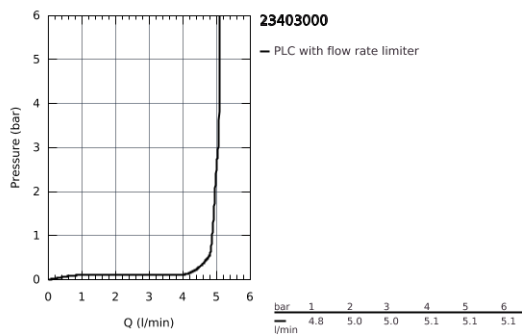

23 403 000 **ALLURE BASIN MIXER 1/2"**  
**XL-SIZE**

**PRODUCT DESCRIPTION**

- monobloc installation
- metal lever
- **for free-standing basins**
- 28 mm ceramic cartridge  
with **GROHE SilkMove**
- **GROHE StarLight** chrome finish
- GROHE EcoJoy 6.0 l/min. flow limiter
- **GROHE FastFixation Plus** installation system
- smooth body
- projection 180 mm
- flexible connection hoses
- temperature limiter

23 403 000 ALLURE BASIN MIXER 1/2"  
XL-SIZE

**SPARE PARTS**, January 2013 – now

- 1: Lever (Order-nr. 46610000)
  - 2: Shield for cross handle (Order-nr. 46581000)
  - 3: retaining ring (Order-nr. 07419000)
  - 4: Cartridge (Order-nr. 46580000)
  - 5: Flow restrictor (Order-nr. 13220000)
  - 6: Shank mounting kit (Order-nr. 46645000)
  - 7: Mounting wrench (Order-nr. 19017000)\*
- \* Optional accessories