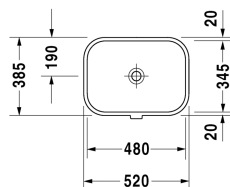

Happy D.2 Vanity basin # 0457480000

|< 480 mm >|

Vanity basin	Dimension	Weight	Order number
undercounter basin, with overflow, without tap platform, fixings for installation in wooden consoles included, 480 mm			
Colors			
00 White Alpin			
Variant			
☒	480 x 345 mm	8.000 kilogram	0457480000
Infobox			
Measurements of undercounter models represent interior measurements			
Sanitary ceramics with the special WonderGliss surface finish will remain clean and attractive-looking for a long time to come. When ordering WonderGliss please add a "1" as eleventh digit to the model number.			
Accessory			
Push-open waste for washbasins with overflow		0.400 kilogram	005052
Design Siphon		1.500 kilogram	005036
Fixing for stone countertops, (with the exception of # 046651)		0.200 kilogram	005028

All drawings contain the necessary measurements which are subject to standard tolerances. They are stated in mm and are non-binding. Exact measurements, in particular for customised installation scenarios, can only be taken from the finished piece.