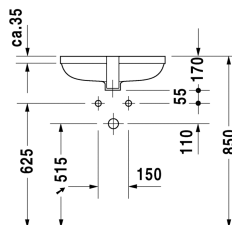

Happy D.2 Vanity basin # 0457480000

|< 480 mm >|

Vanity basin	Dimension	Weight	Order number
undercounter basin, with overflow, without tap platform, fixings for installation in wooden consoles included, 480 mm			
Colors			
00 White Alpin			
Variant			
☒	480 x 345 mm	8.000 kilogram	0457480000
Infobox			
Measurements of undercounter models represent interior measurements			
Sanitary ceramics with the special WonderGliss surface finish will remain clean and attractive-looking for a long time to come. When ordering WonderGliss please add a "1" as eleventh digit to the model number.			
Accessory			
Push-open waste for washbasins with overflow		0.400 kilogram	005052
Design Siphon		1.500 kilogram	005036
Fixing for stone countertops, (with the exception of # 046651)		0.200 kilogram	005028

All drawings contain the necessary measurements which are subject to standard tolerances. They are stated in mm and are non-binding. Exact measurements, in particular for customised installation scenarios, can only be taken from the finished piece.